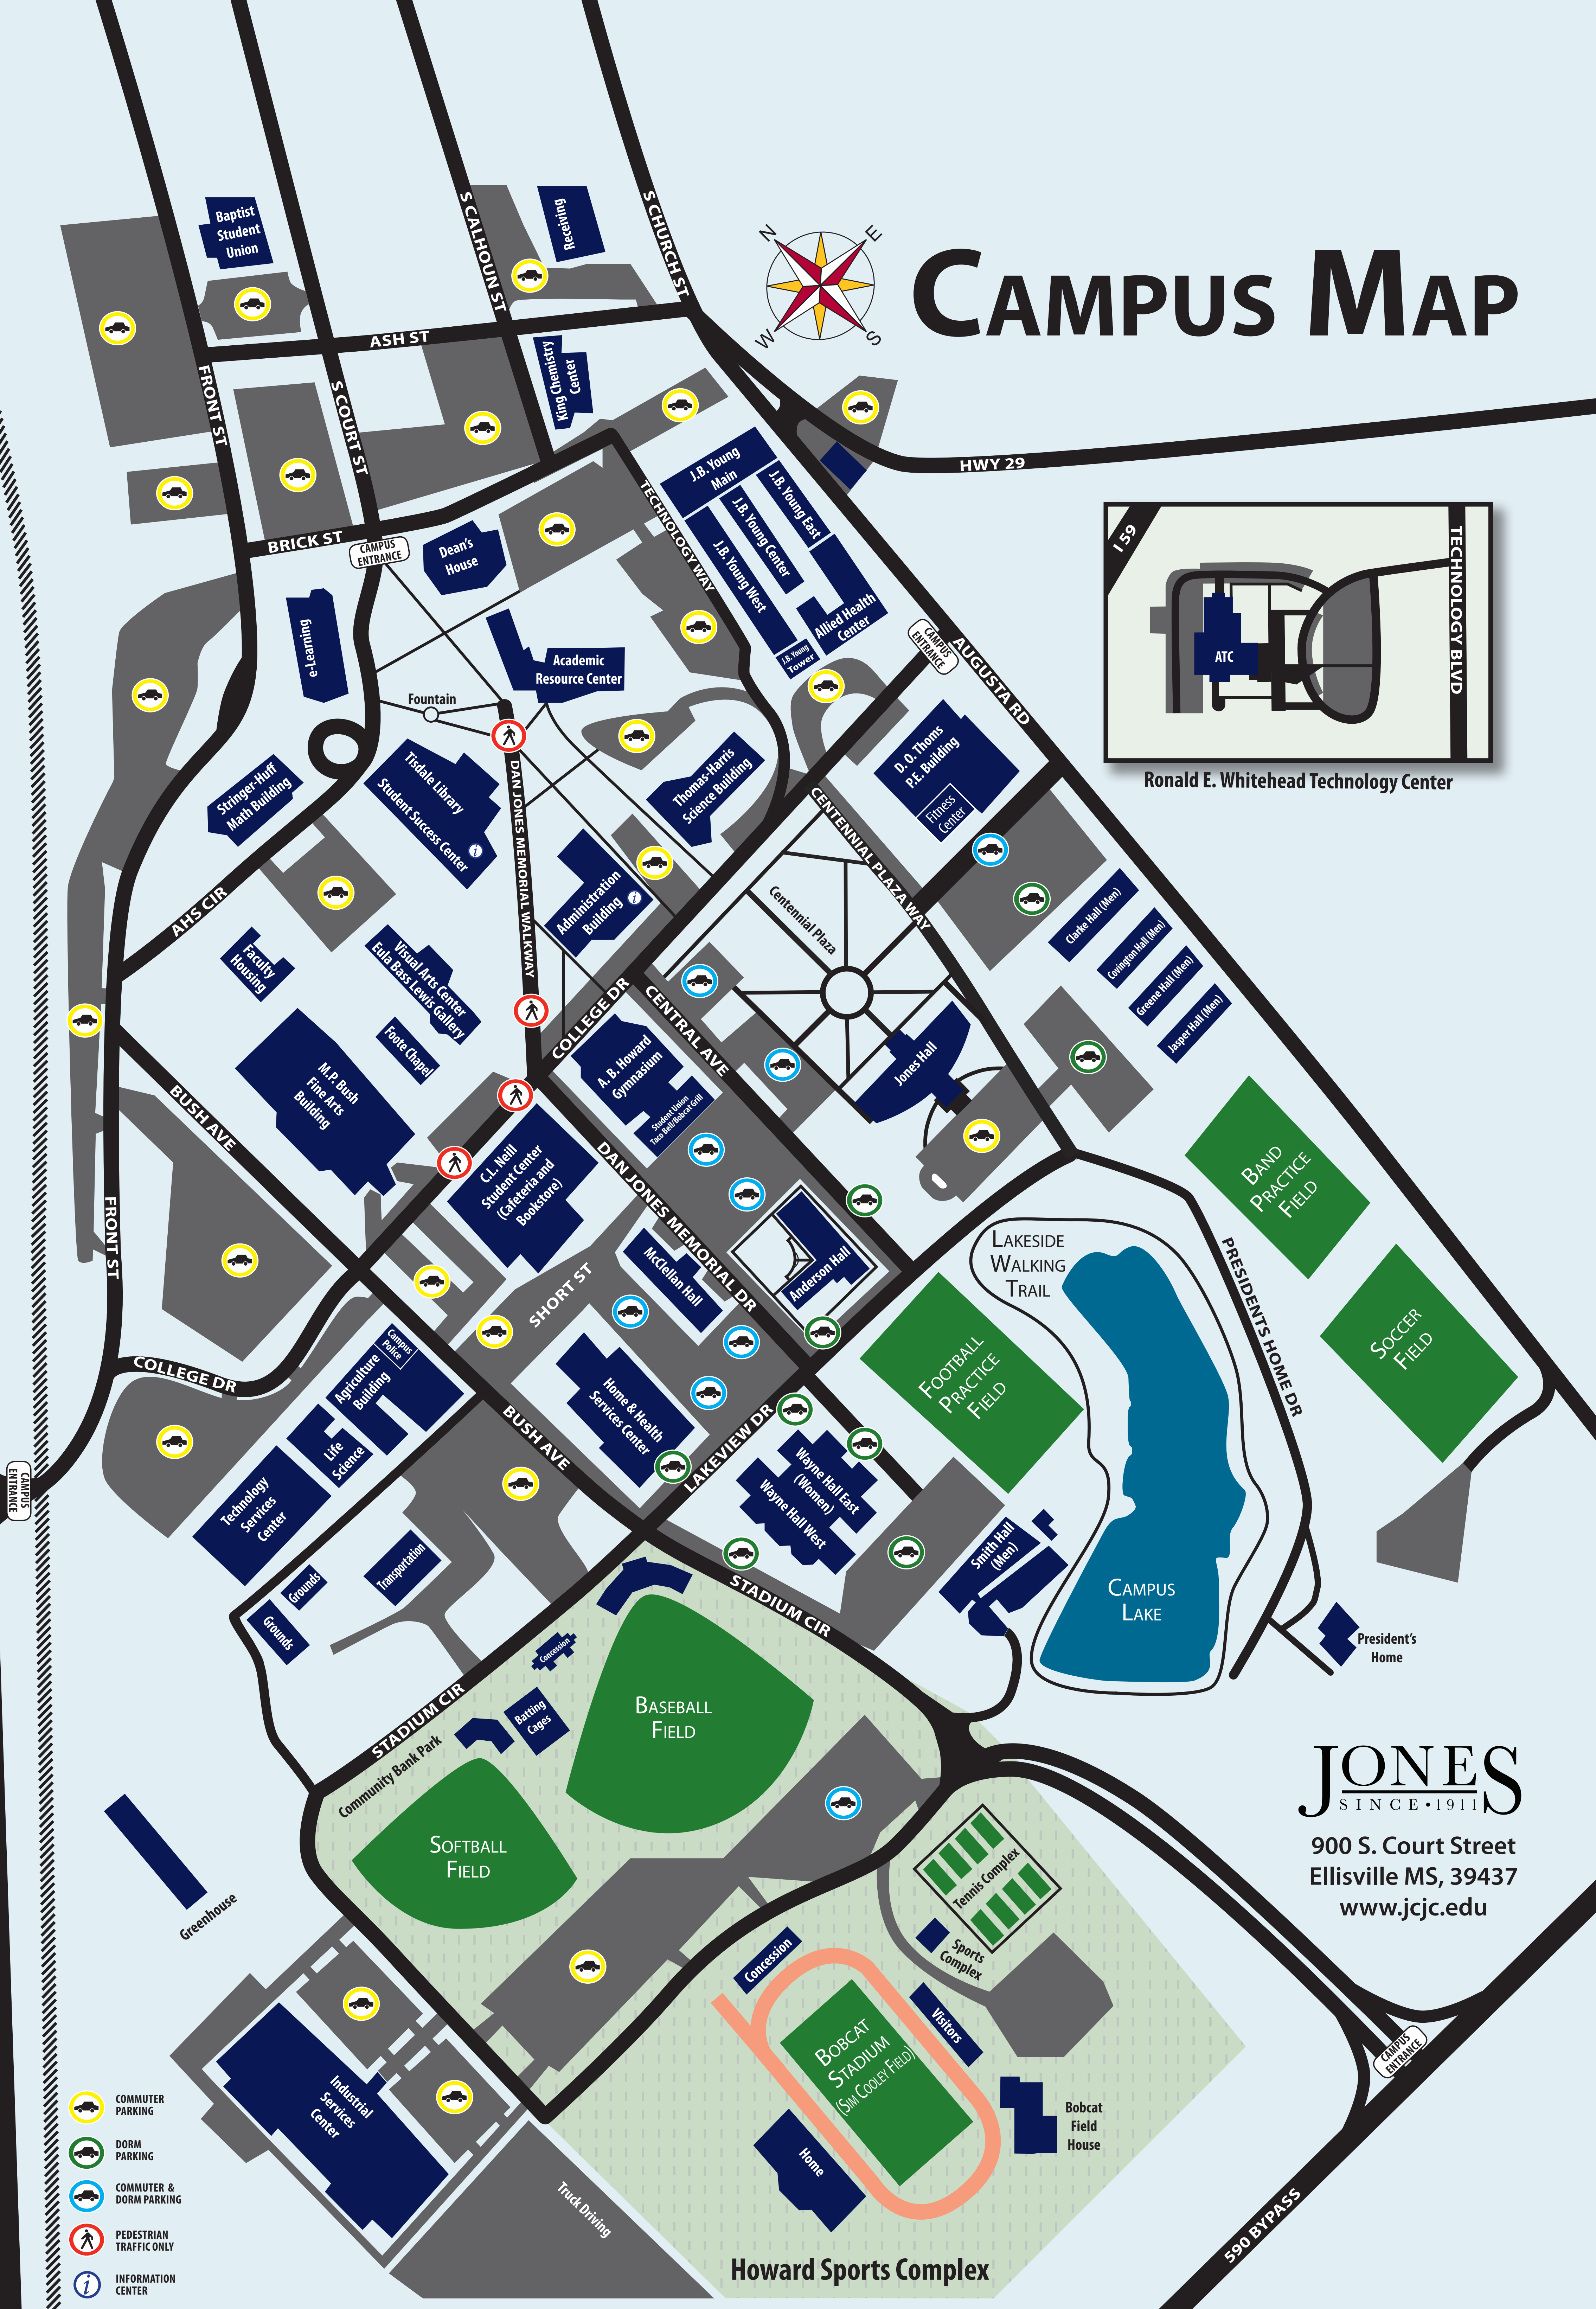

# CAMPUS MAP

Ronald E. Whitehead Technology Center

- COMMUTER PARKING
- DORM PARKING
- COMMUTER & DORM PARKING
- PEDESTRIAN TRAFFIC ONLY
- INFORMATION CENTER

**JONES**  
SINCE 1911  
900 S. Court Street  
Ellisville MS, 39437  
[www.jcjc.edu](http://www.jcjc.edu)