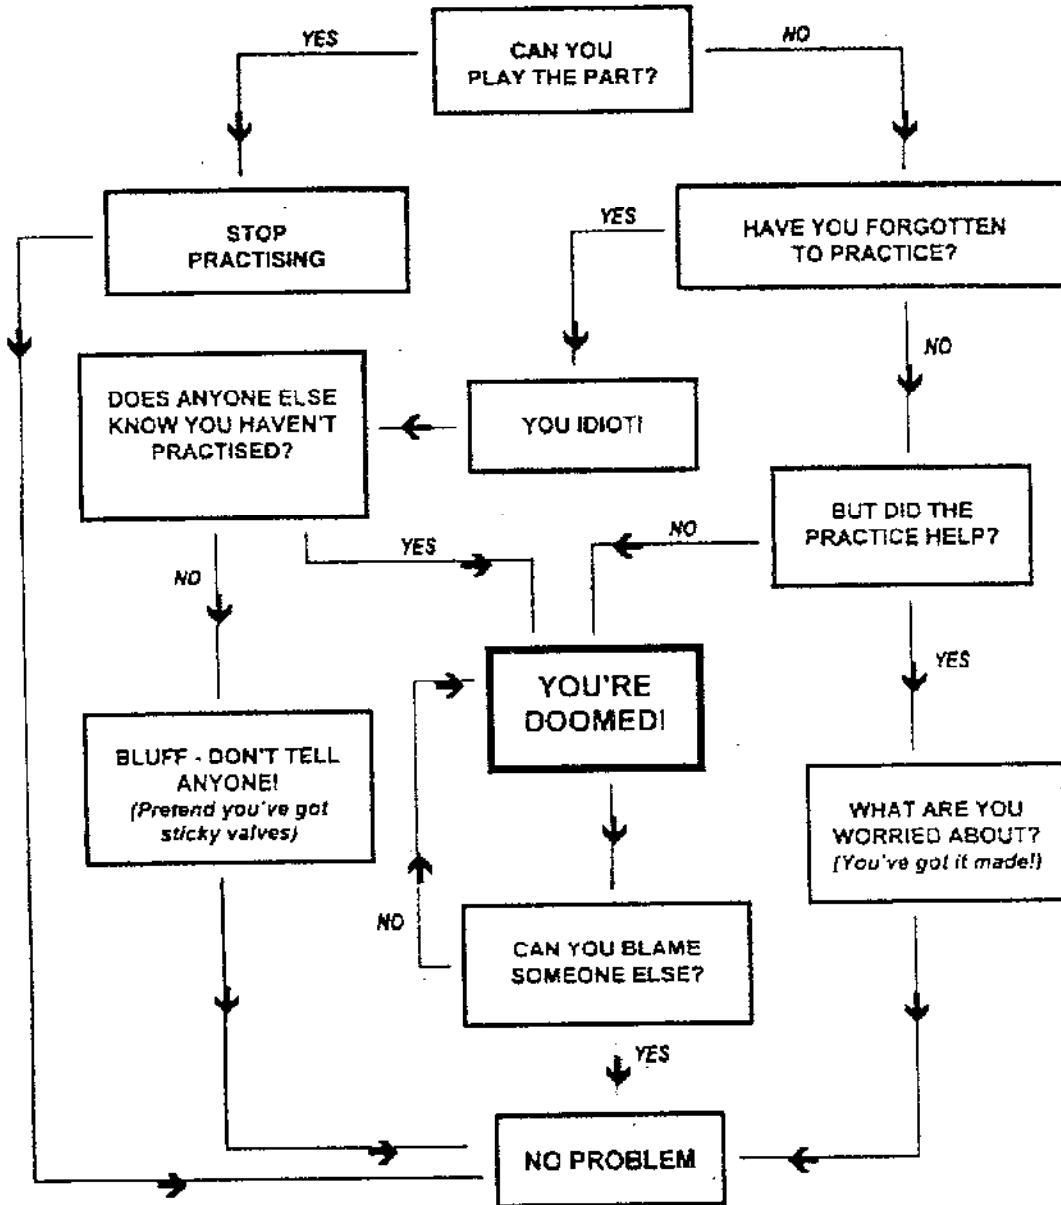

REHEARSAL PROBLEM-SOLVING FLOWCHART

The above Chart was created by Carol Wills
 Only two bands have permission to have this on their websites
 Toowoomba Band
 Gosford Band